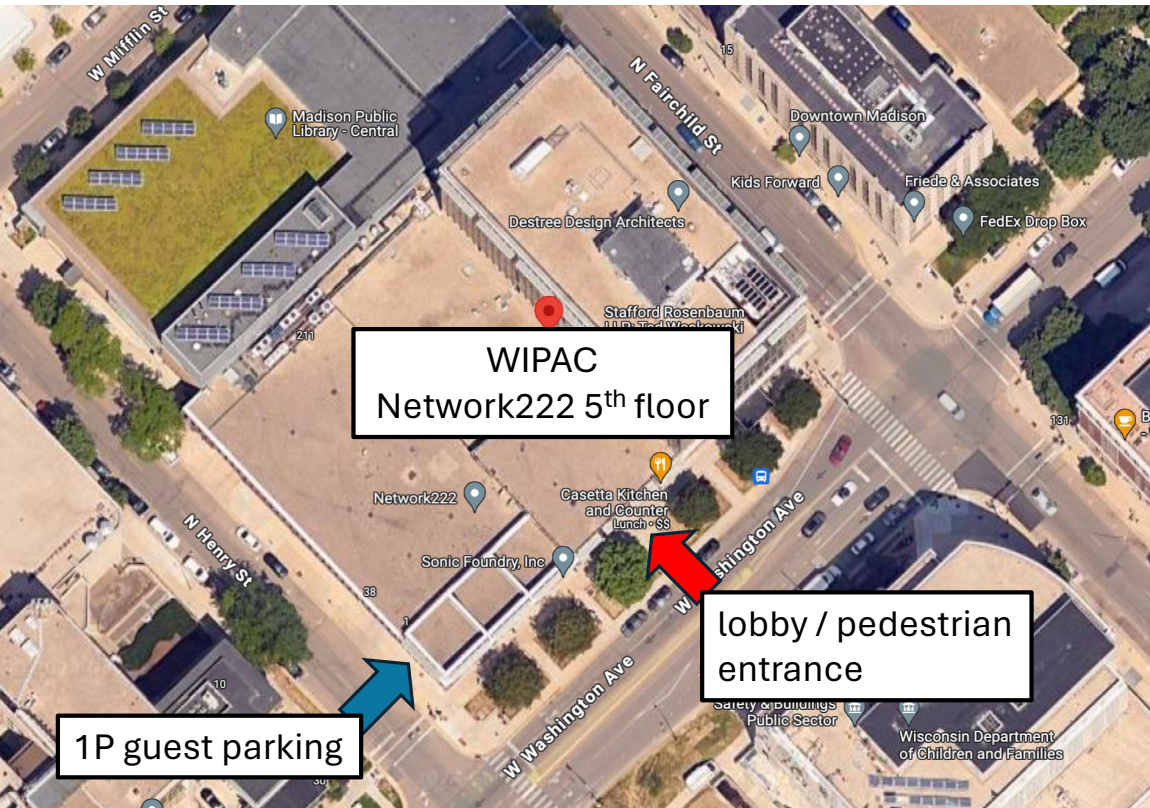

WIPAC

222 W. Washington Ave., Suite 500

Madison, WI 53703

map: <https://maps.app.goo.gl/CLFkaDfFVmked2Lm6>

WIPAC
Network222 5th floor

lobby / pedestrian
entrance

1P guest parking